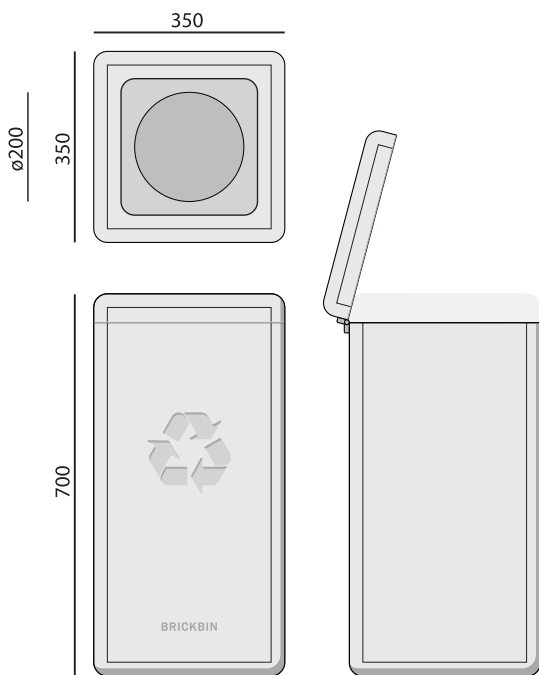

# BRICKBIN

The waste BIN  
made from  
your  
recycled plastic

modulair *modular*

afmetingen *dimensions*  
350 350 700 mm

capaciteit *capacity*  
65 liter

opening *waste opening*  
ø 200

gewicht *weight*  
7 kg

materiaal *material*  
gerecycled thermoplastisch plastics + staal  
*recycled thermoplastic plastic + steel*

uitvoeringen *configurations*

papier  
blauw  
open  
*paper  
bleu  
open*

plastic  
oranje  
open  
*plastic  
orange  
open*

organisch  
groen  
gesloten  
*organic  
green  
closed*

restafval  
grijs  
open  
*waste  
grey  
open*

bekers  
geel  
5x open  
*cups  
yellow  
5x open*

Dutch design  
Made in the Netherlands  
[www.circulardesign.nu](http://www.circulardesign.nu)