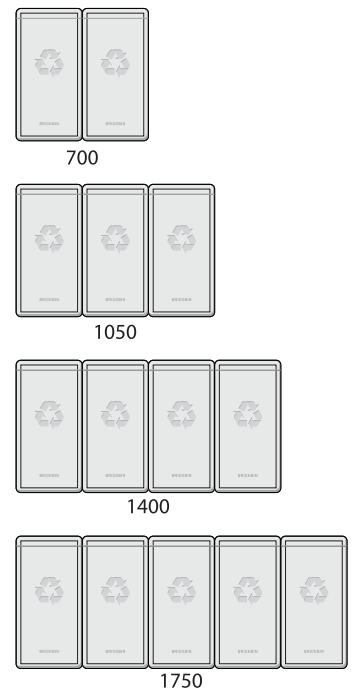

# BRICKBIN

The waste BIN  
made from  
your  
recycled plastic

modulair *modular*

afmetingen *dimensions*  
350 350 700 mm

capaciteit *capacity*  
65 liter

opening *waste opening*  
ø 200

gewicht *weight*  
7 kg

materiaal *material*  
gerecycled thermoplastisch plastics + staal  
*recycled thermoplastic plastic + steel*

uitvoeringen *configurations*

papier  
blauw  
open  
*paper  
bleu  
open*

plastic  
oranje  
open  
*plastic  
orange  
open*

organisch  
groen  
gesloten  
*organic  
green  
closed*

restafval  
grijs  
open  
*waste  
grey  
open*

bekers  
geel  
5x open  
*cups  
yellow  
5x open*

Dutch design  
Made in the Netherlands  
[www.circulardesign.nu](http://www.circulardesign.nu)